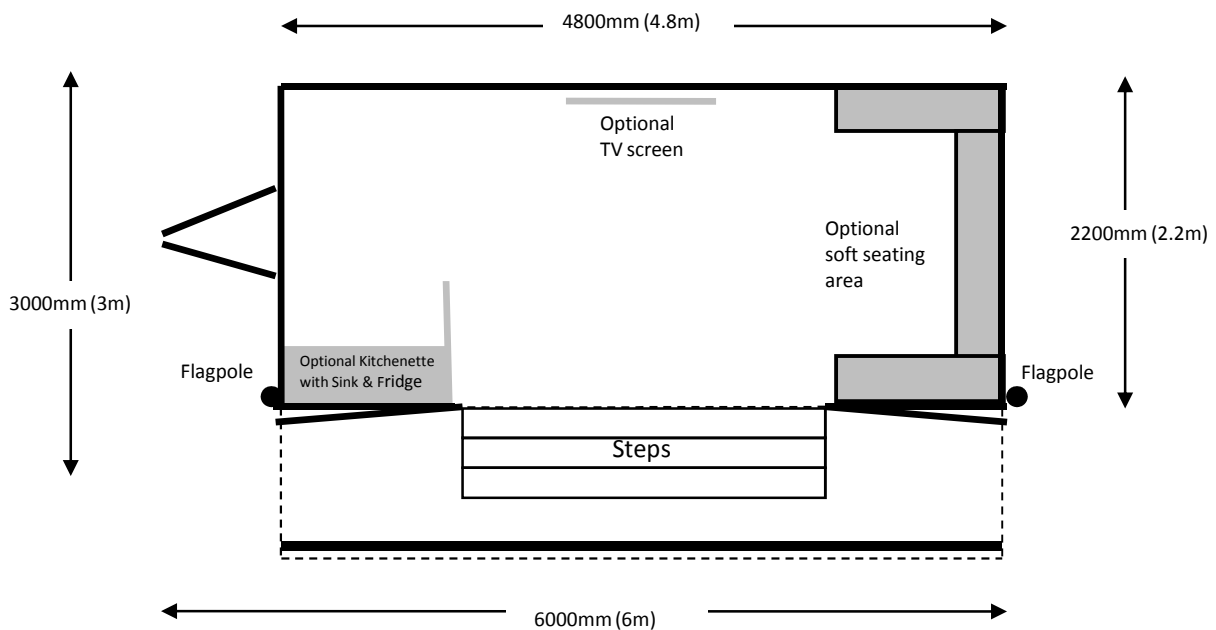

## Key features

- Open fronted trailer ideal for meet and greet.
- Strong branding areas.
- Modern, light, and welcoming.
- HD 42" flat screen & blue ray DVD options.
- Optional access ramp available.
- Easy to operate with a quick set up time.
- Optional kitchenette area.
- Choice of internal & external furniture.